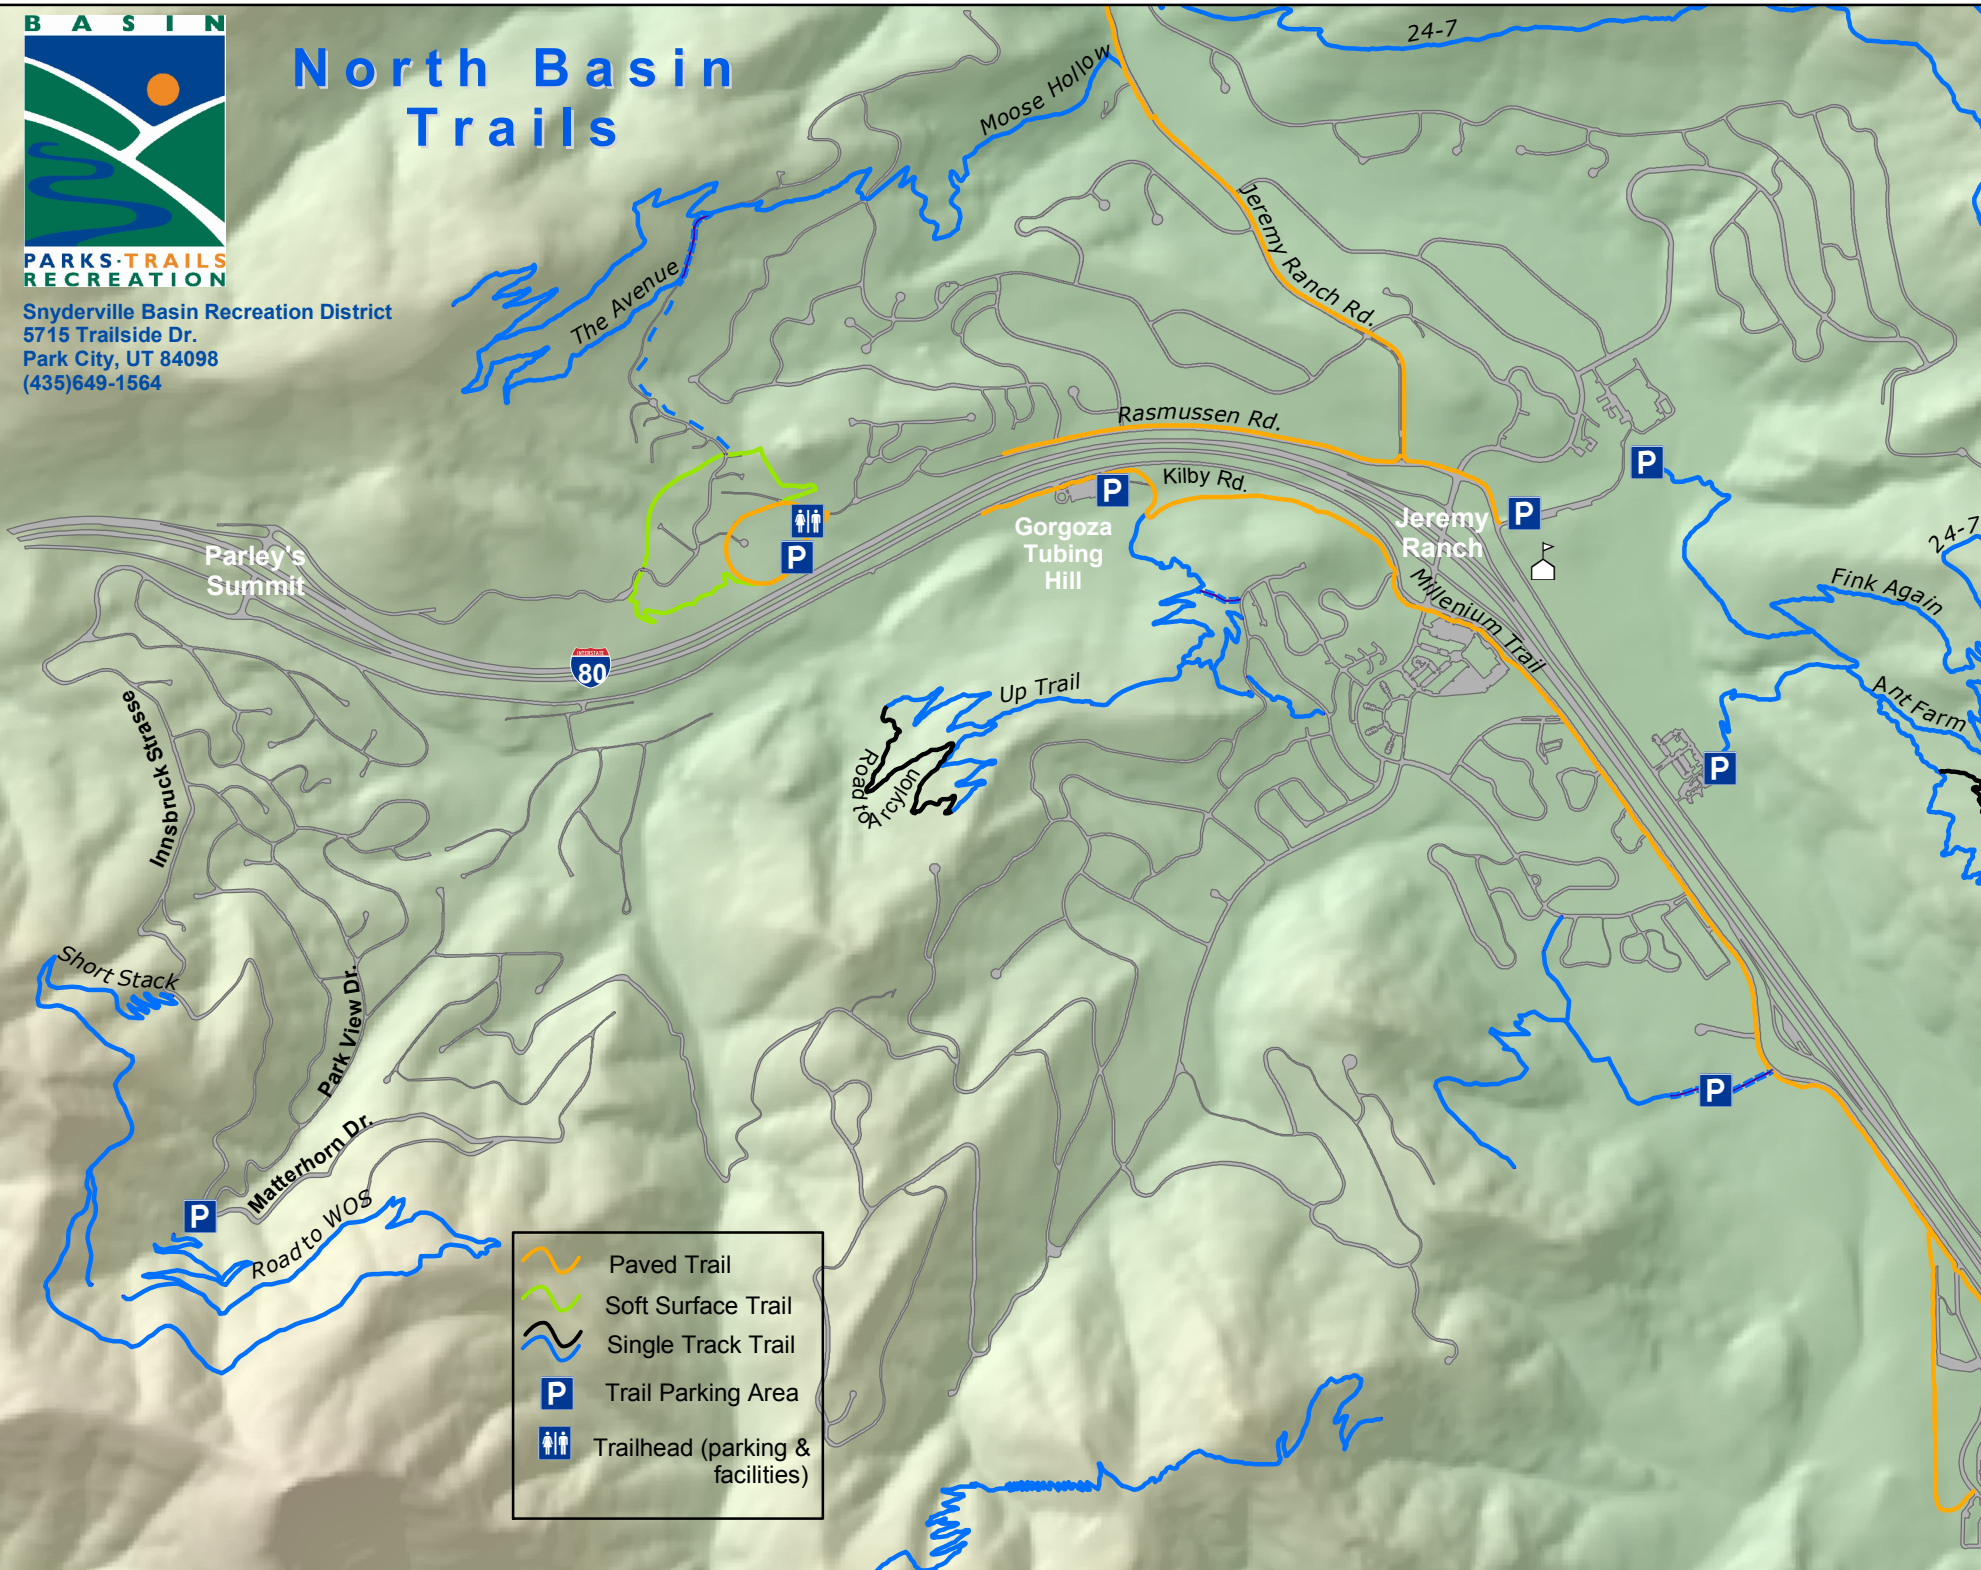

North Basin Trails

Snyderville Basin Recreation District
5715 Trailside Dr.
Park City, UT 84098
(435)649-1564

	Paved Trail
	Soft Surface Trail
	Single Track Trail
	Trail Parking Area
	Trailhead (parking & facilities)