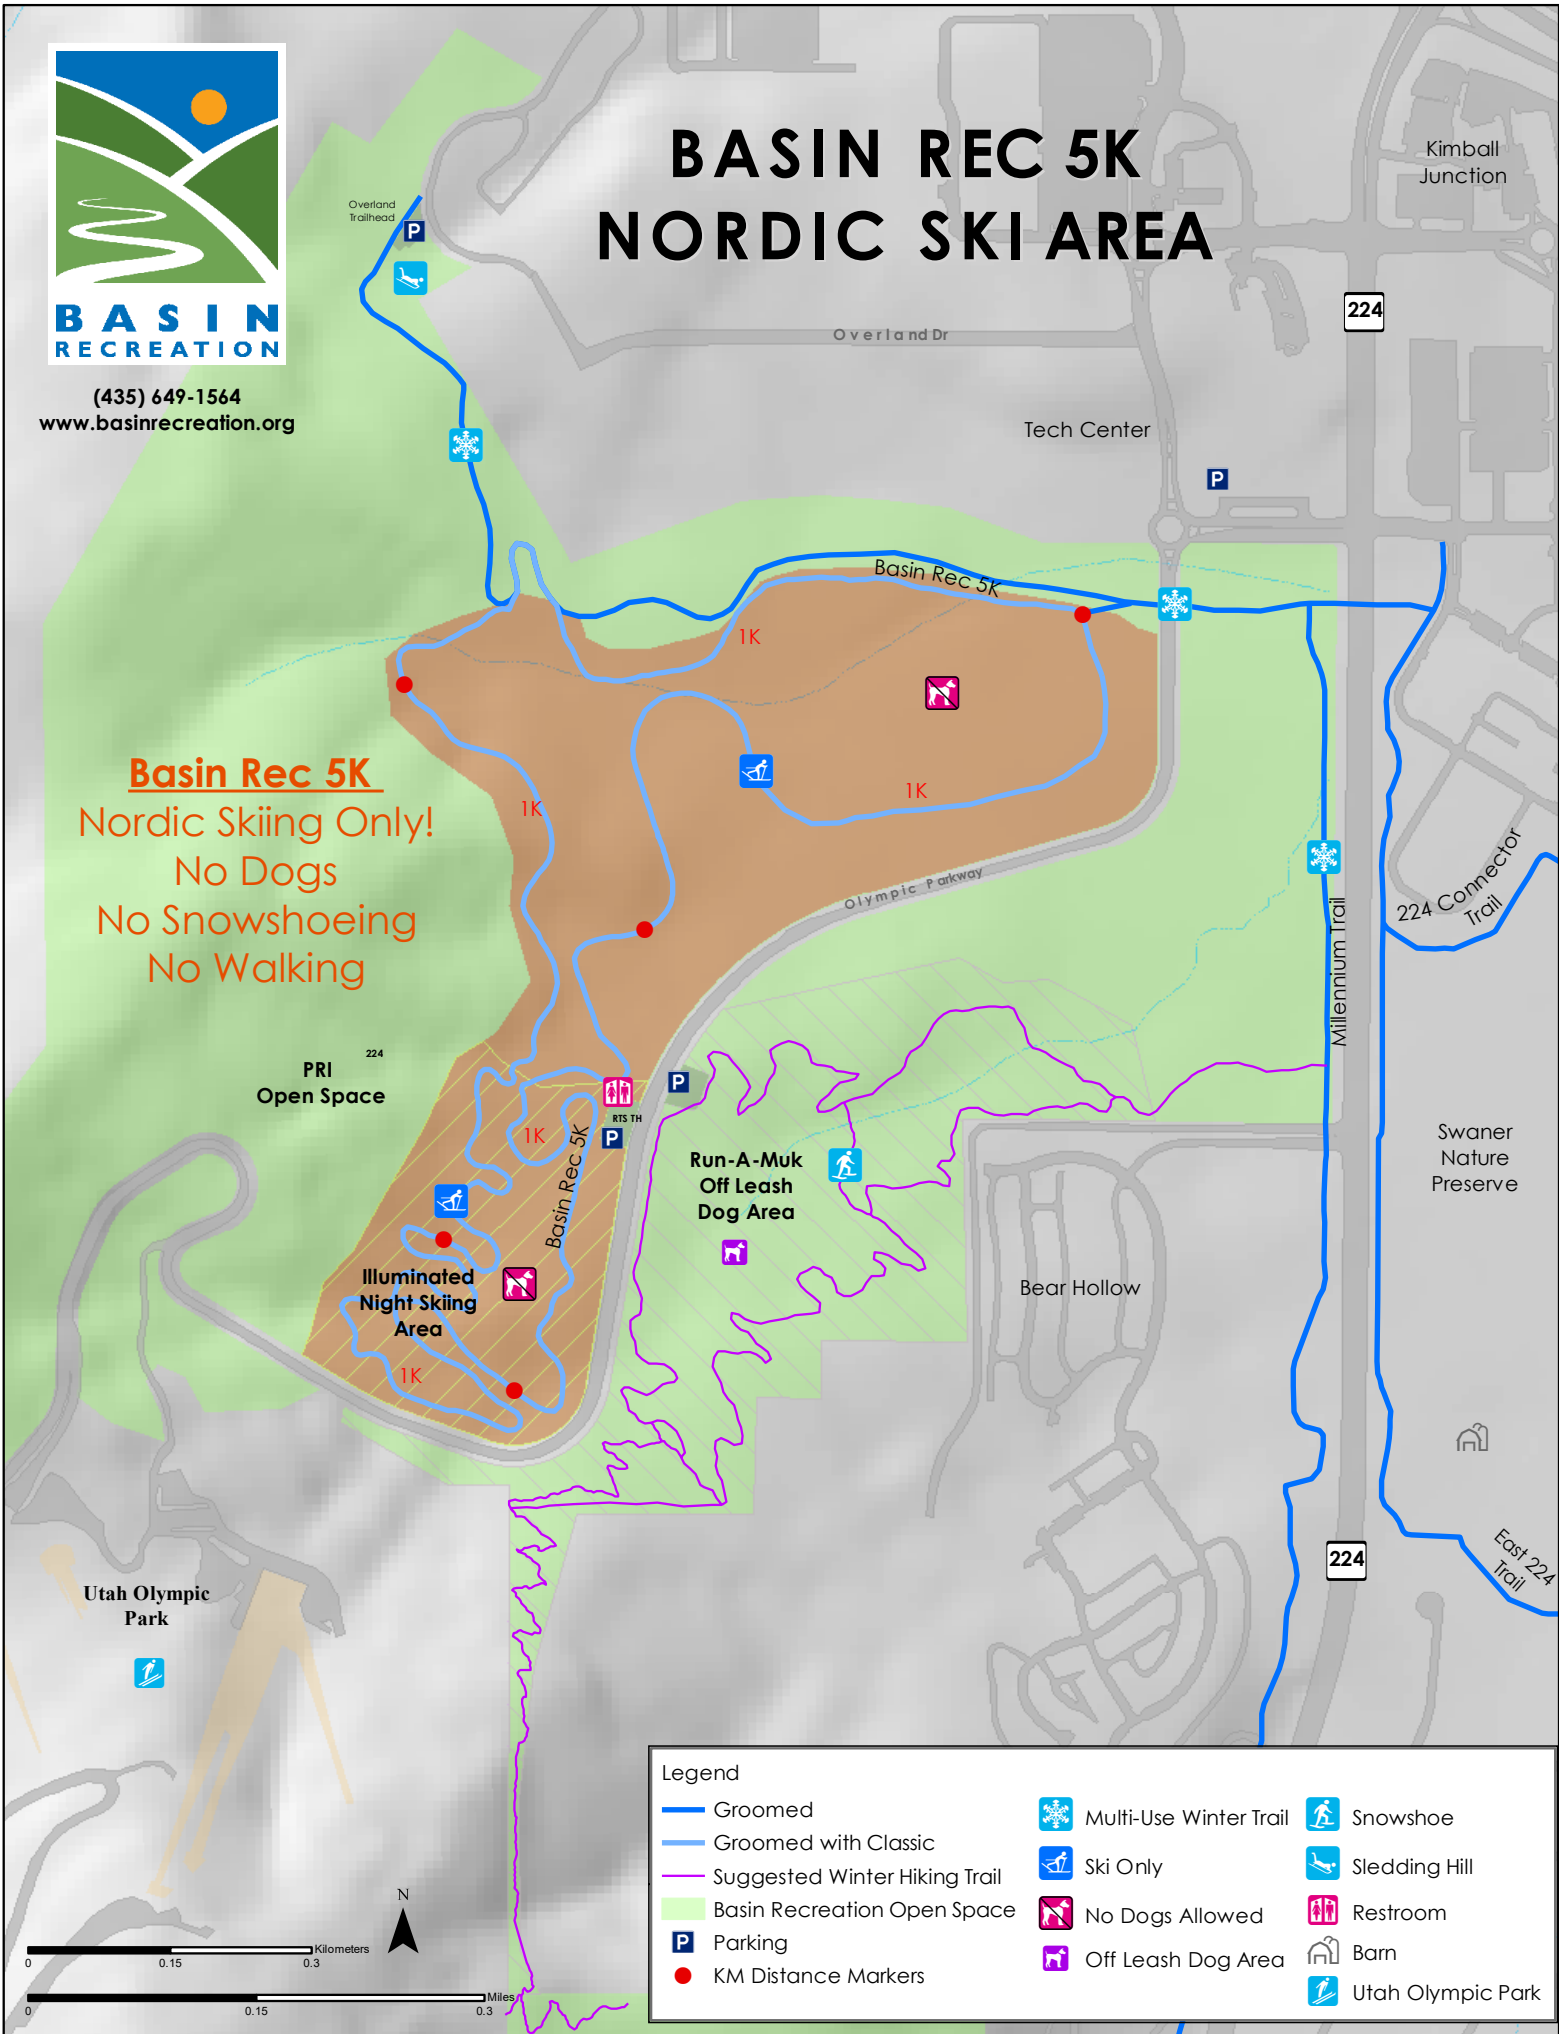

(435) 649-1564
www.basinrecreation.org

BASIN REC 5K NORDIC SKI AREA

Basin Rec 5K
Nordic Skiing Only!
No Dogs
No Snowshoeing
No Walking

Legend

- Groomed
- Groomed with Classic
- Suggested Winter Hiking Trail
- Basin Recreation Open Space
- Parking
- KM Distance Markers
- Multi-Use Winter Trail
- Ski Only
- No Dogs Allowed
- Off Leash Dog Area
- Snowshoe
- Sledging Hill
- Restroom
- Barn
- Utah Olympic Park