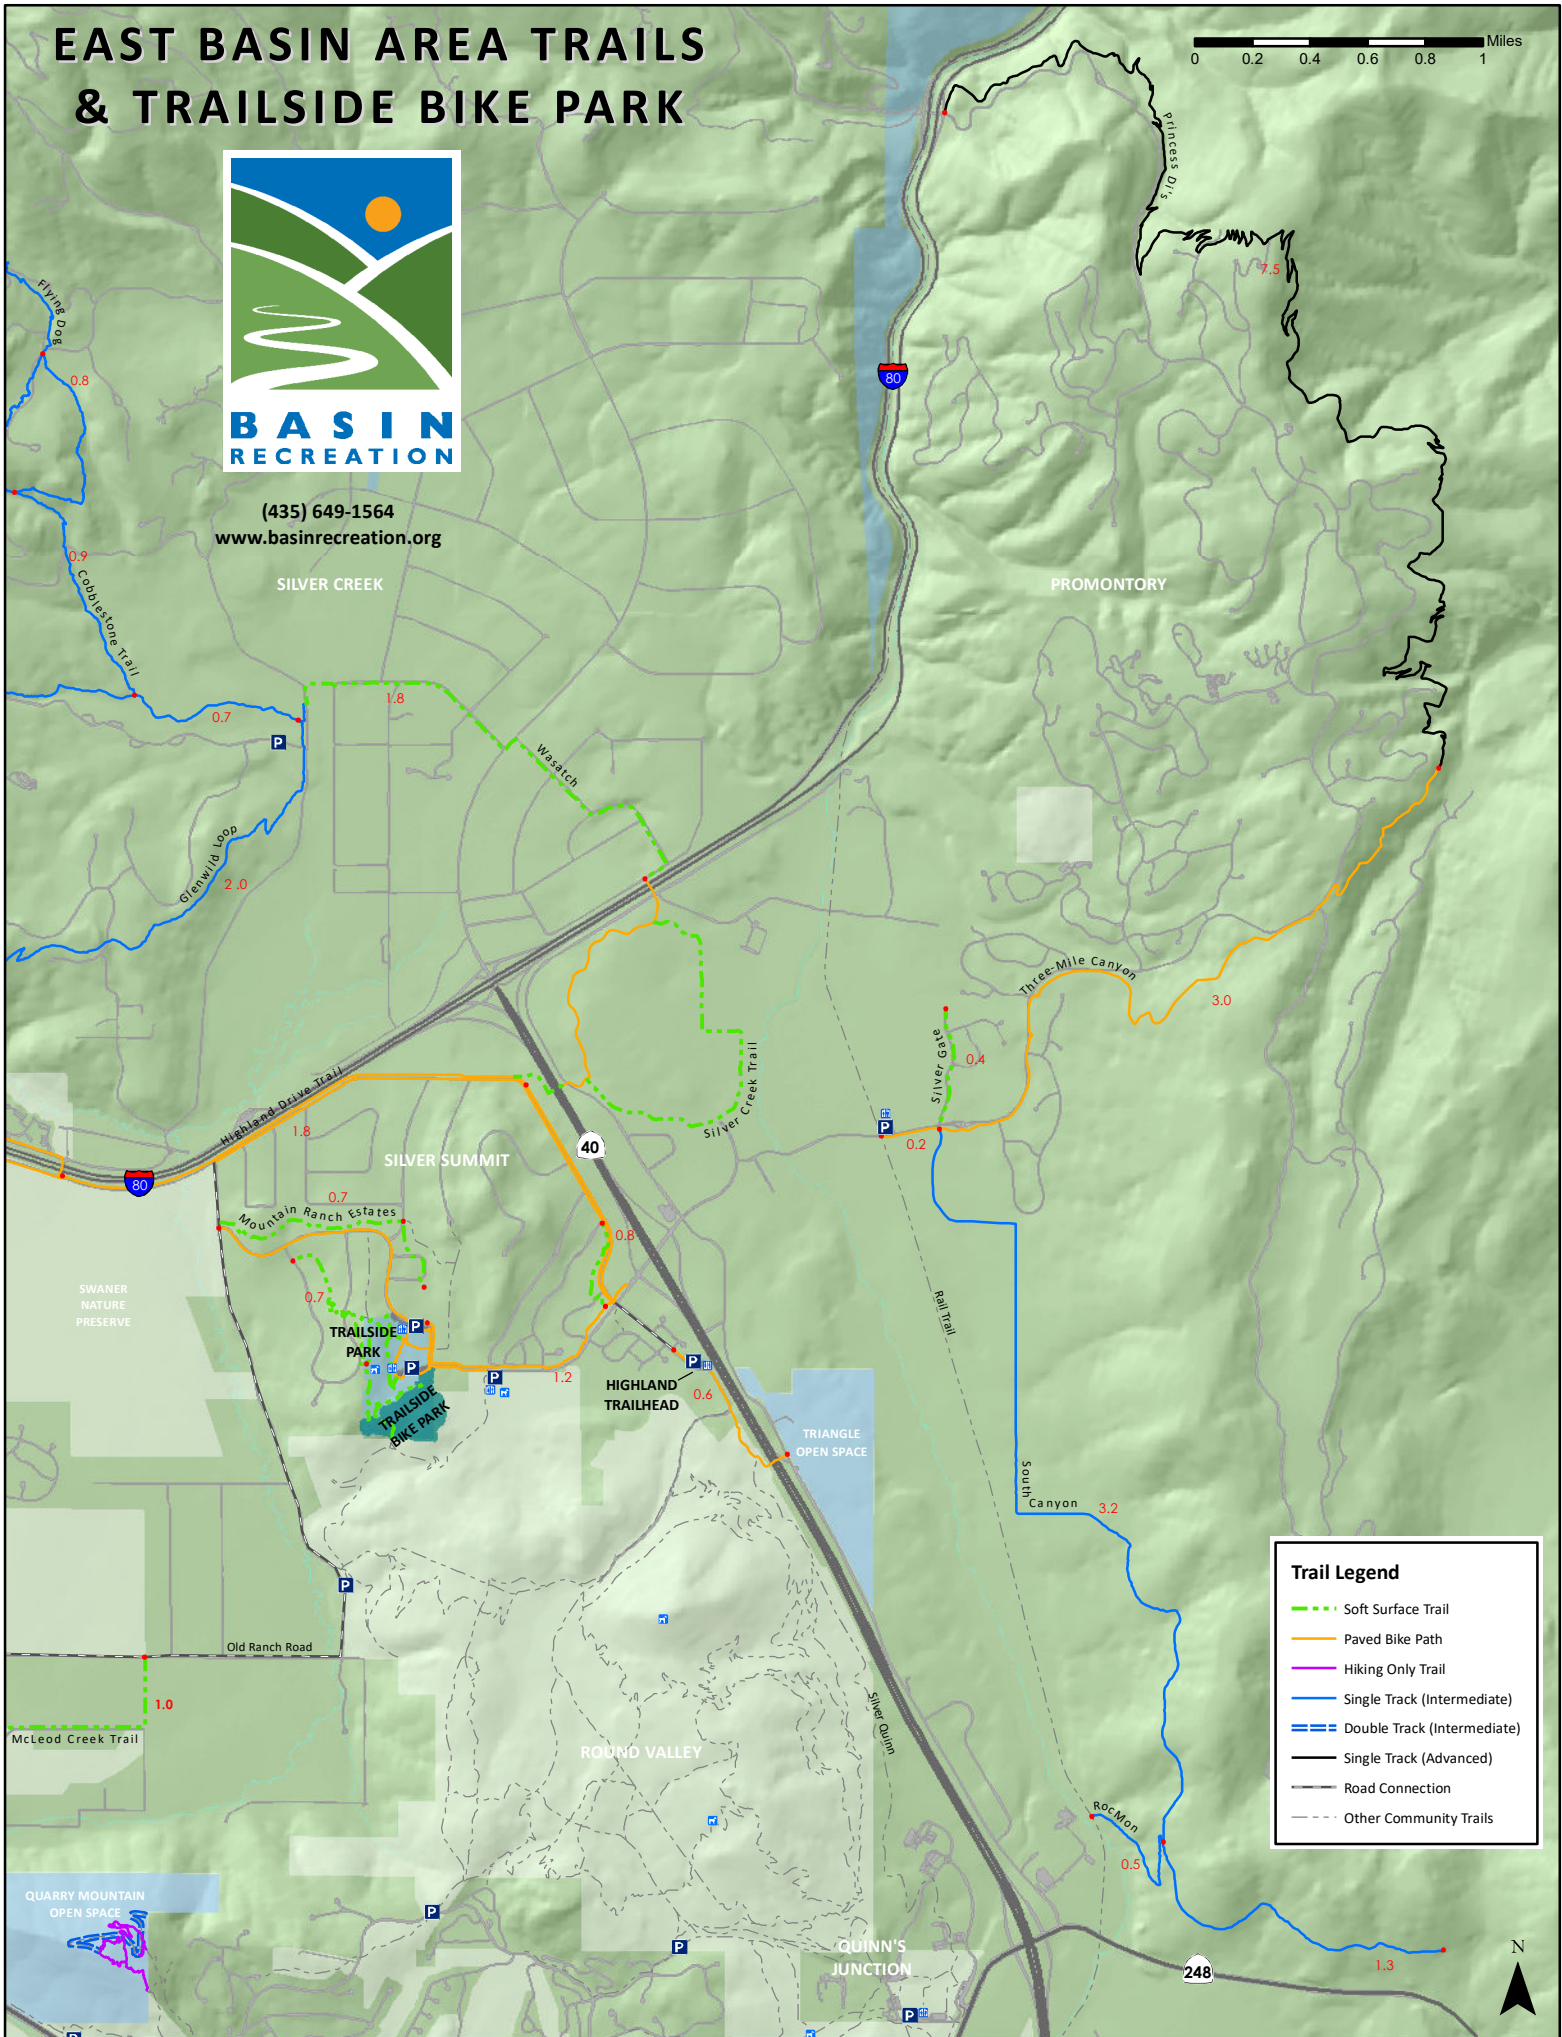

EAST BASIN AREA TRAILS & TRAILSIDE BIKE PARK

(435) 649-1564
www.basinrecreation.org

Trail Legend

- - - Soft Surface Trail
- Paved Bike Path
- Hiking Only Trail
- Single Track (Intermediate)
- = = = Double Track (Intermediate)
- Single Track (Advanced)
- Road Connection
- - - Other Community Trails