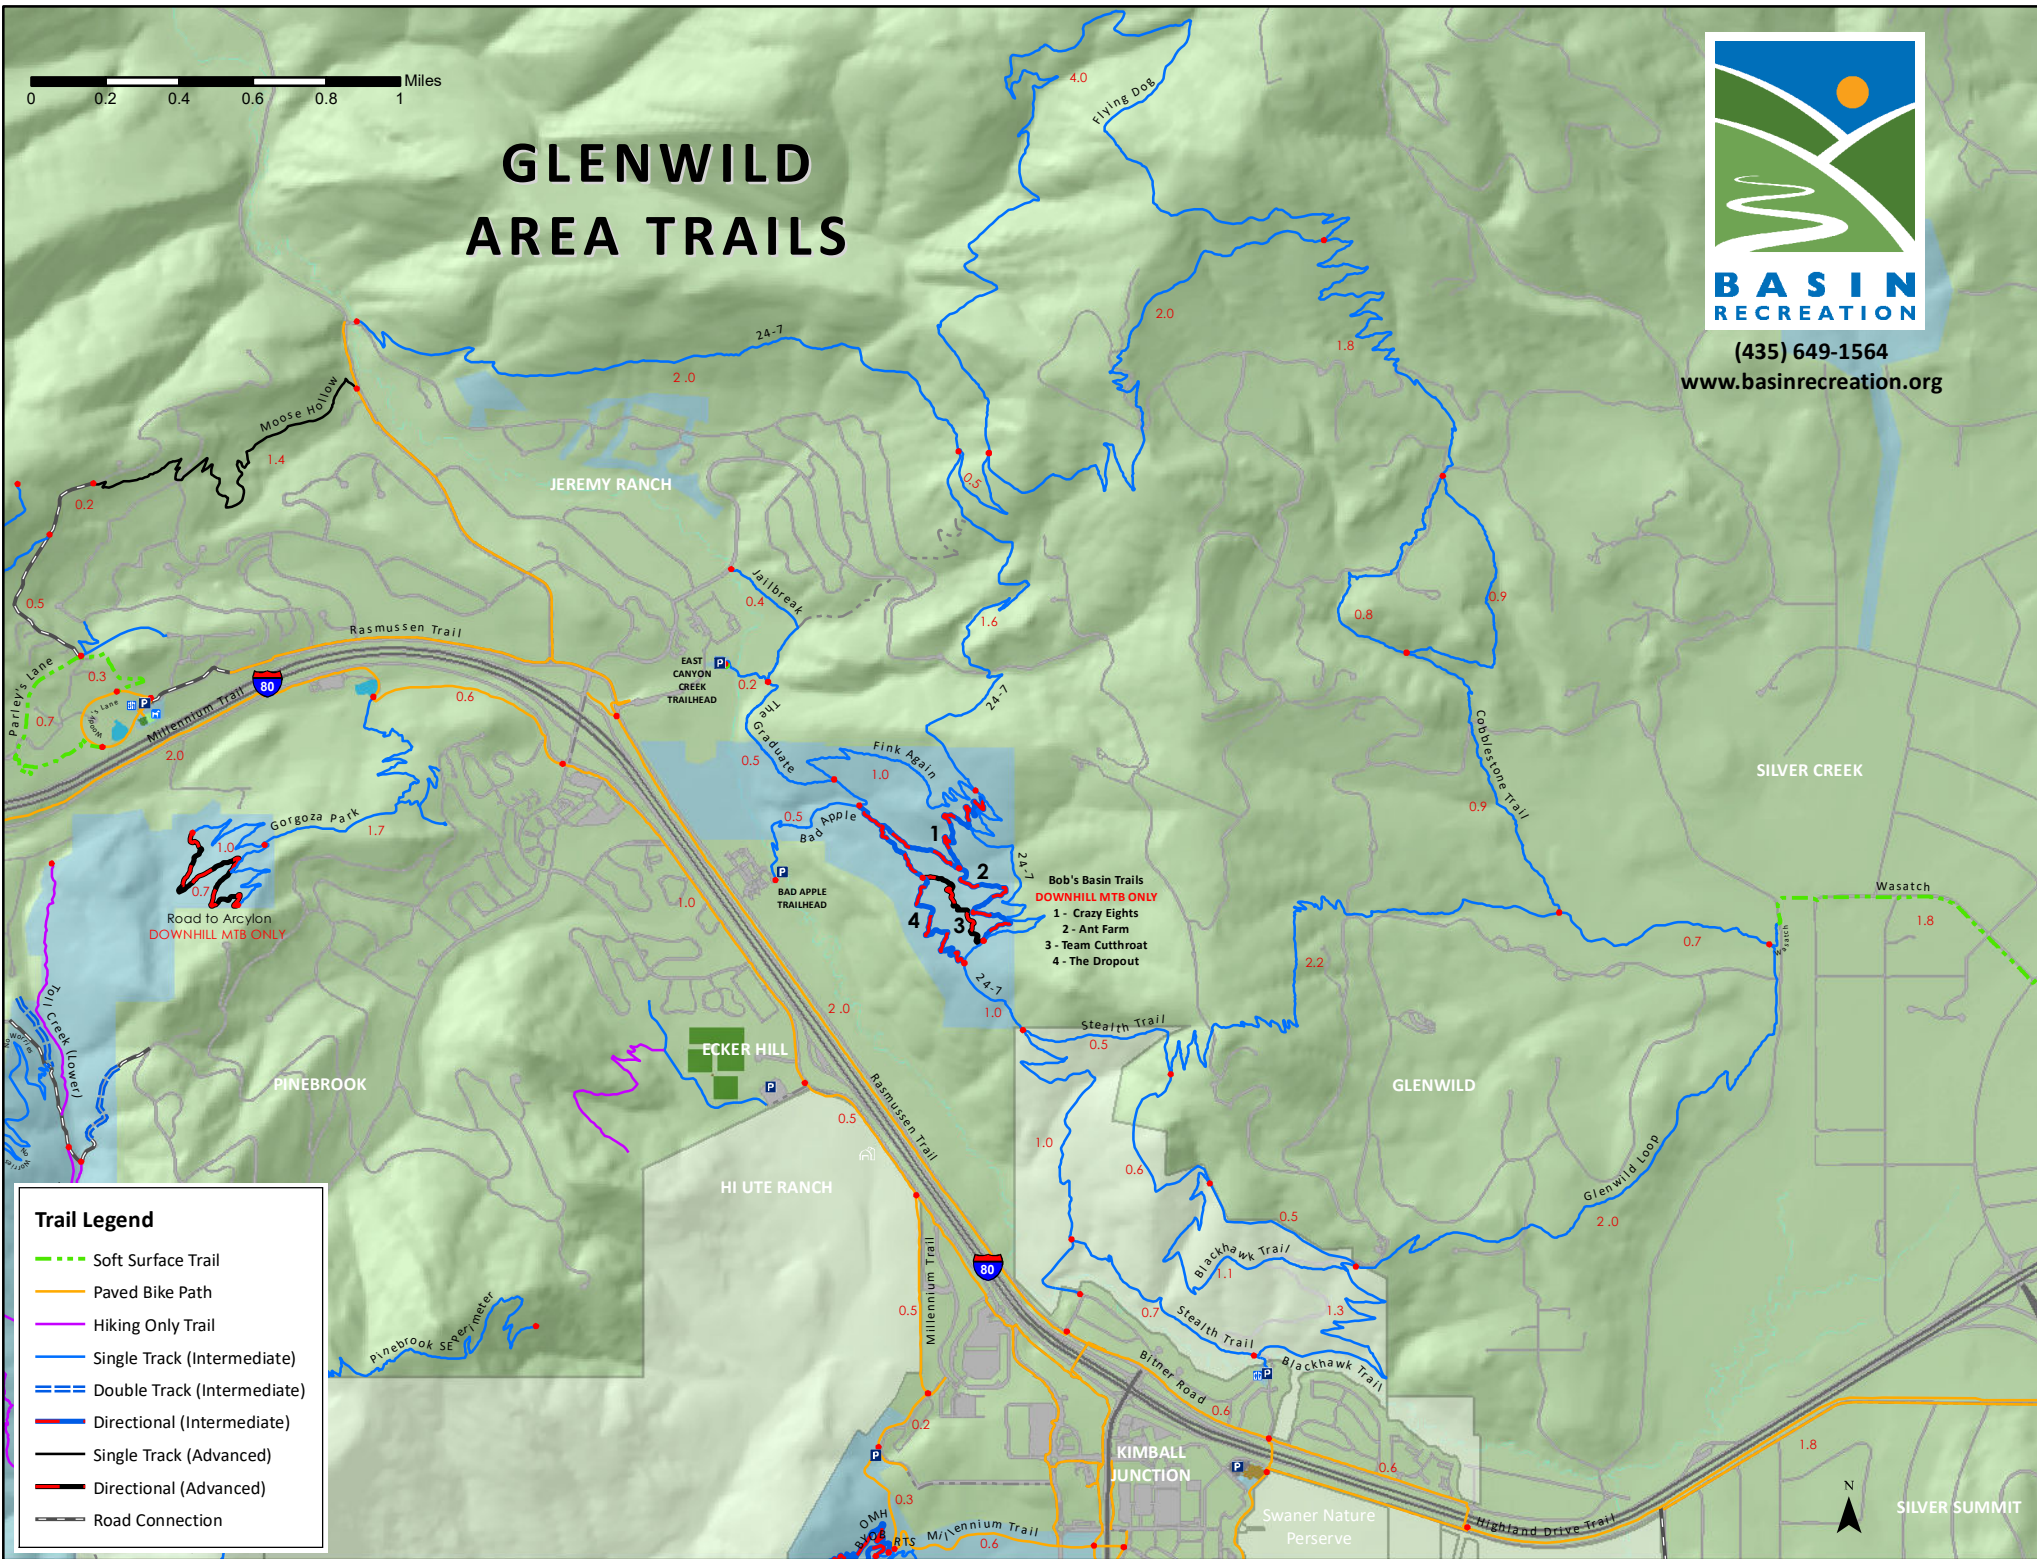

Trail Legend

- --- Soft Surface Trail
- --- Paved Bike Path
- --- Hiking Only Trail
- --- Single Track (Intermediate)
- --- Double Track (Intermediate)
- --- Directional (Intermediate)
- --- Single Track (Advanced)
- --- Directional (Advanced)
- --- Road Connection

SILVER SUMMIT