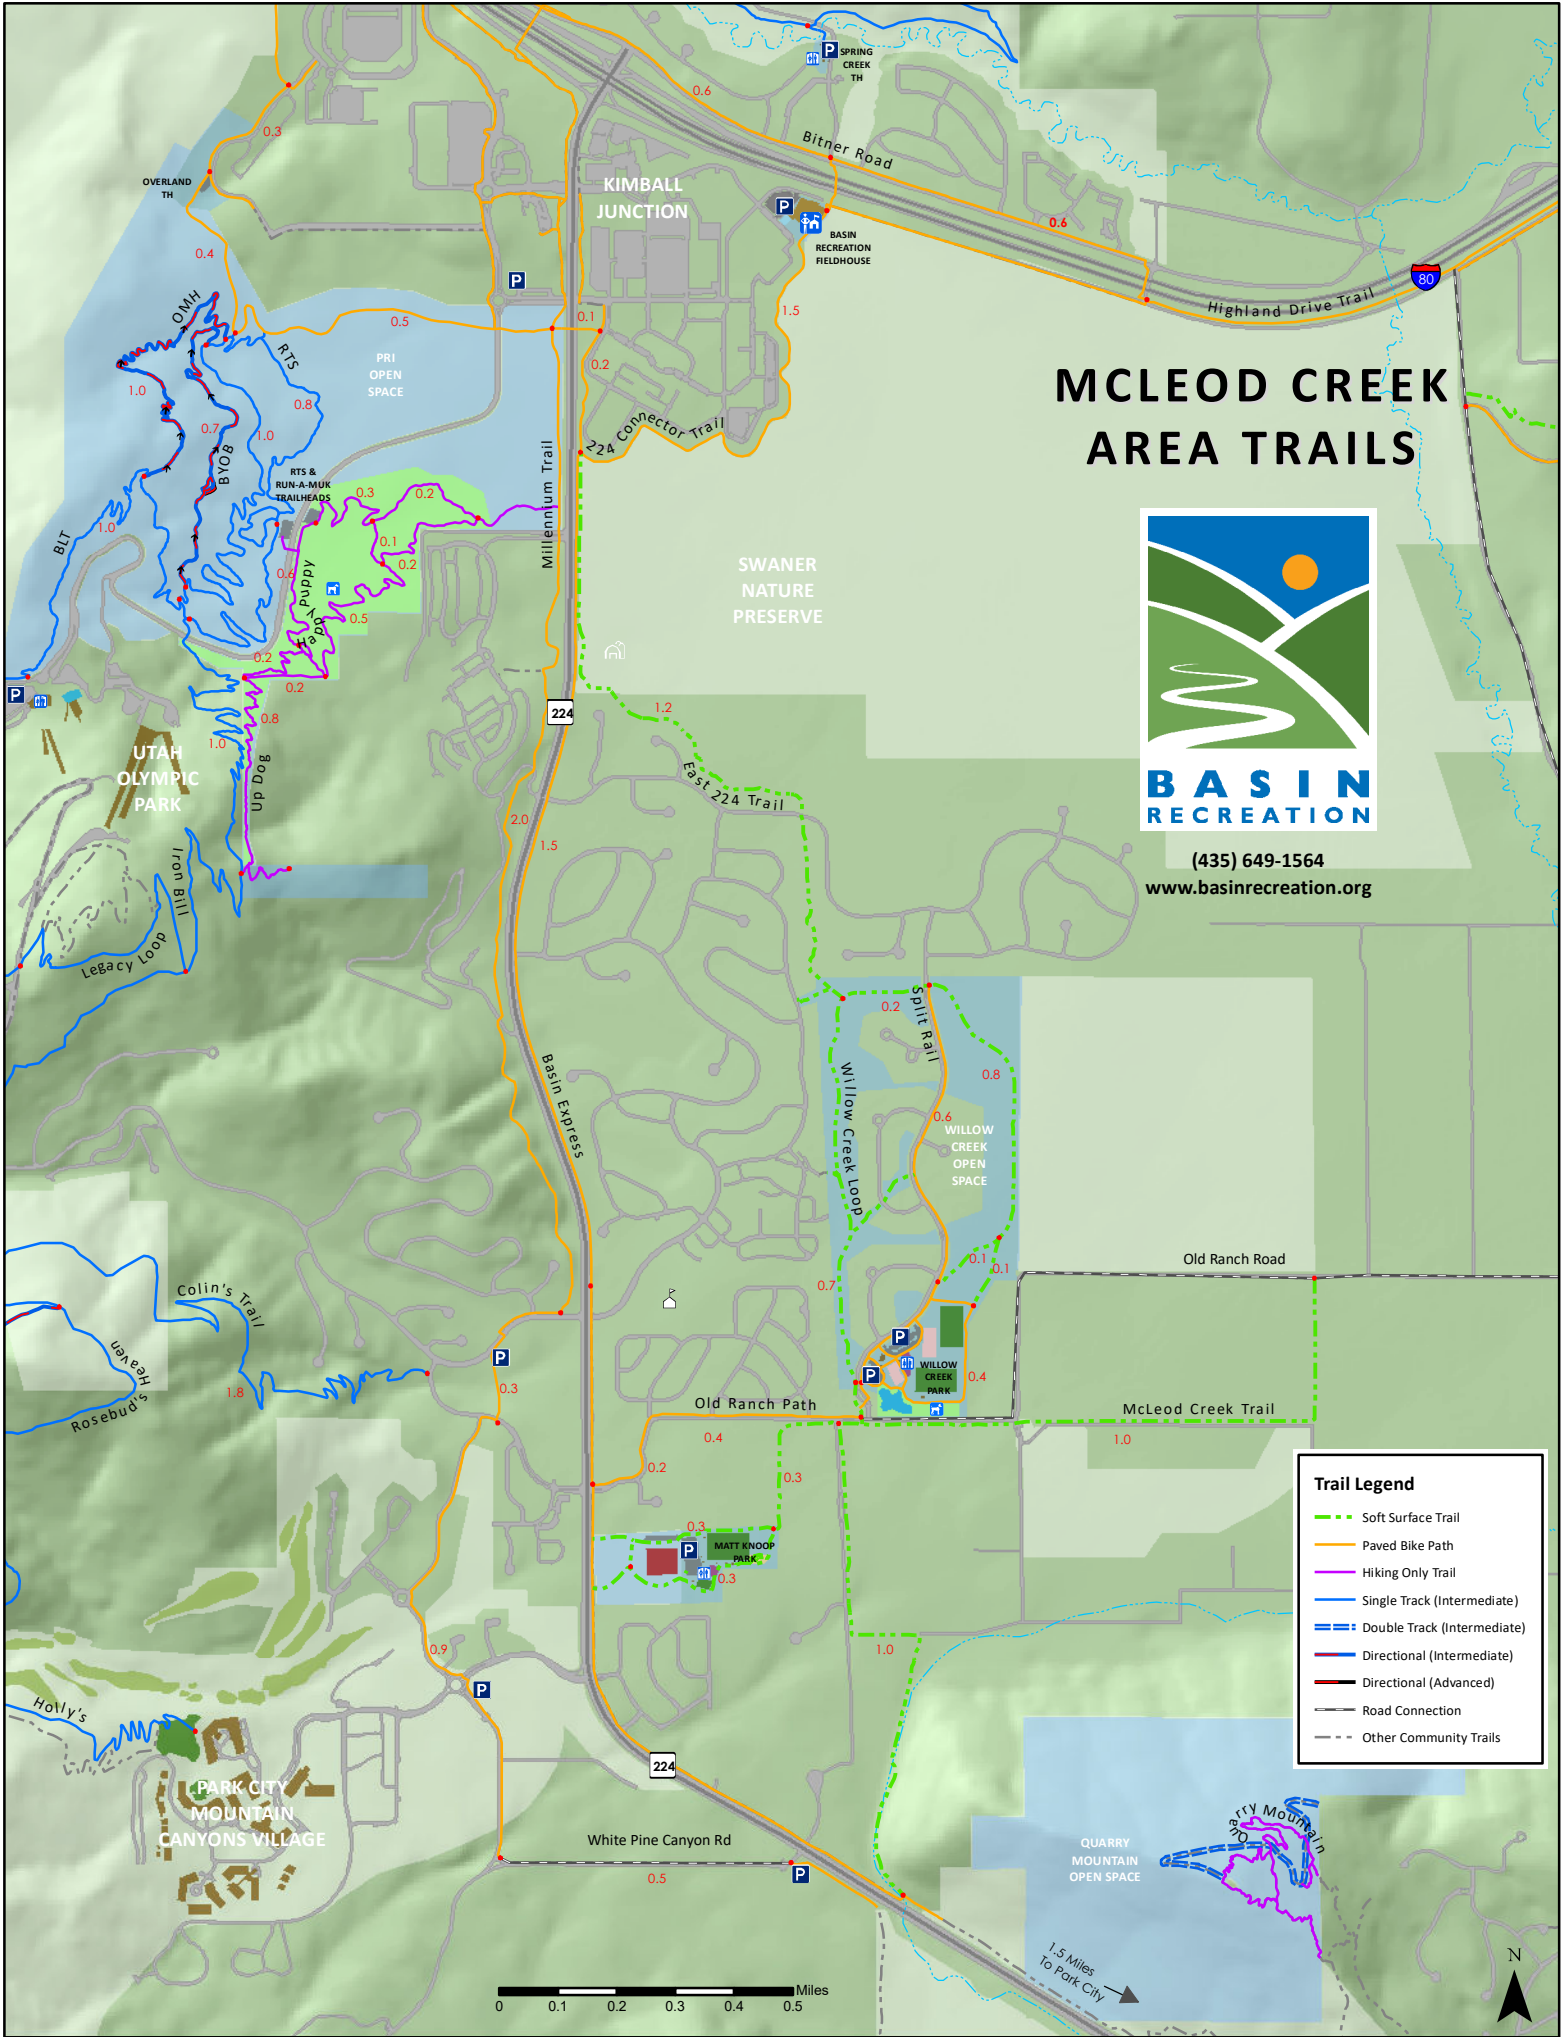

MCLEOD CREEK AREA TRAILS

(435) 649-1564
www.basinrecreation.org

Trail Legend	
	Soft Surface Trail
	Paved Bike Path
	Hiking Only Trail
	Single Track (Intermediate)
	Double Track (Intermediate)
	Directional (Intermediate)
	Directional (Advanced)
	Road Connection
	Other Community Trails