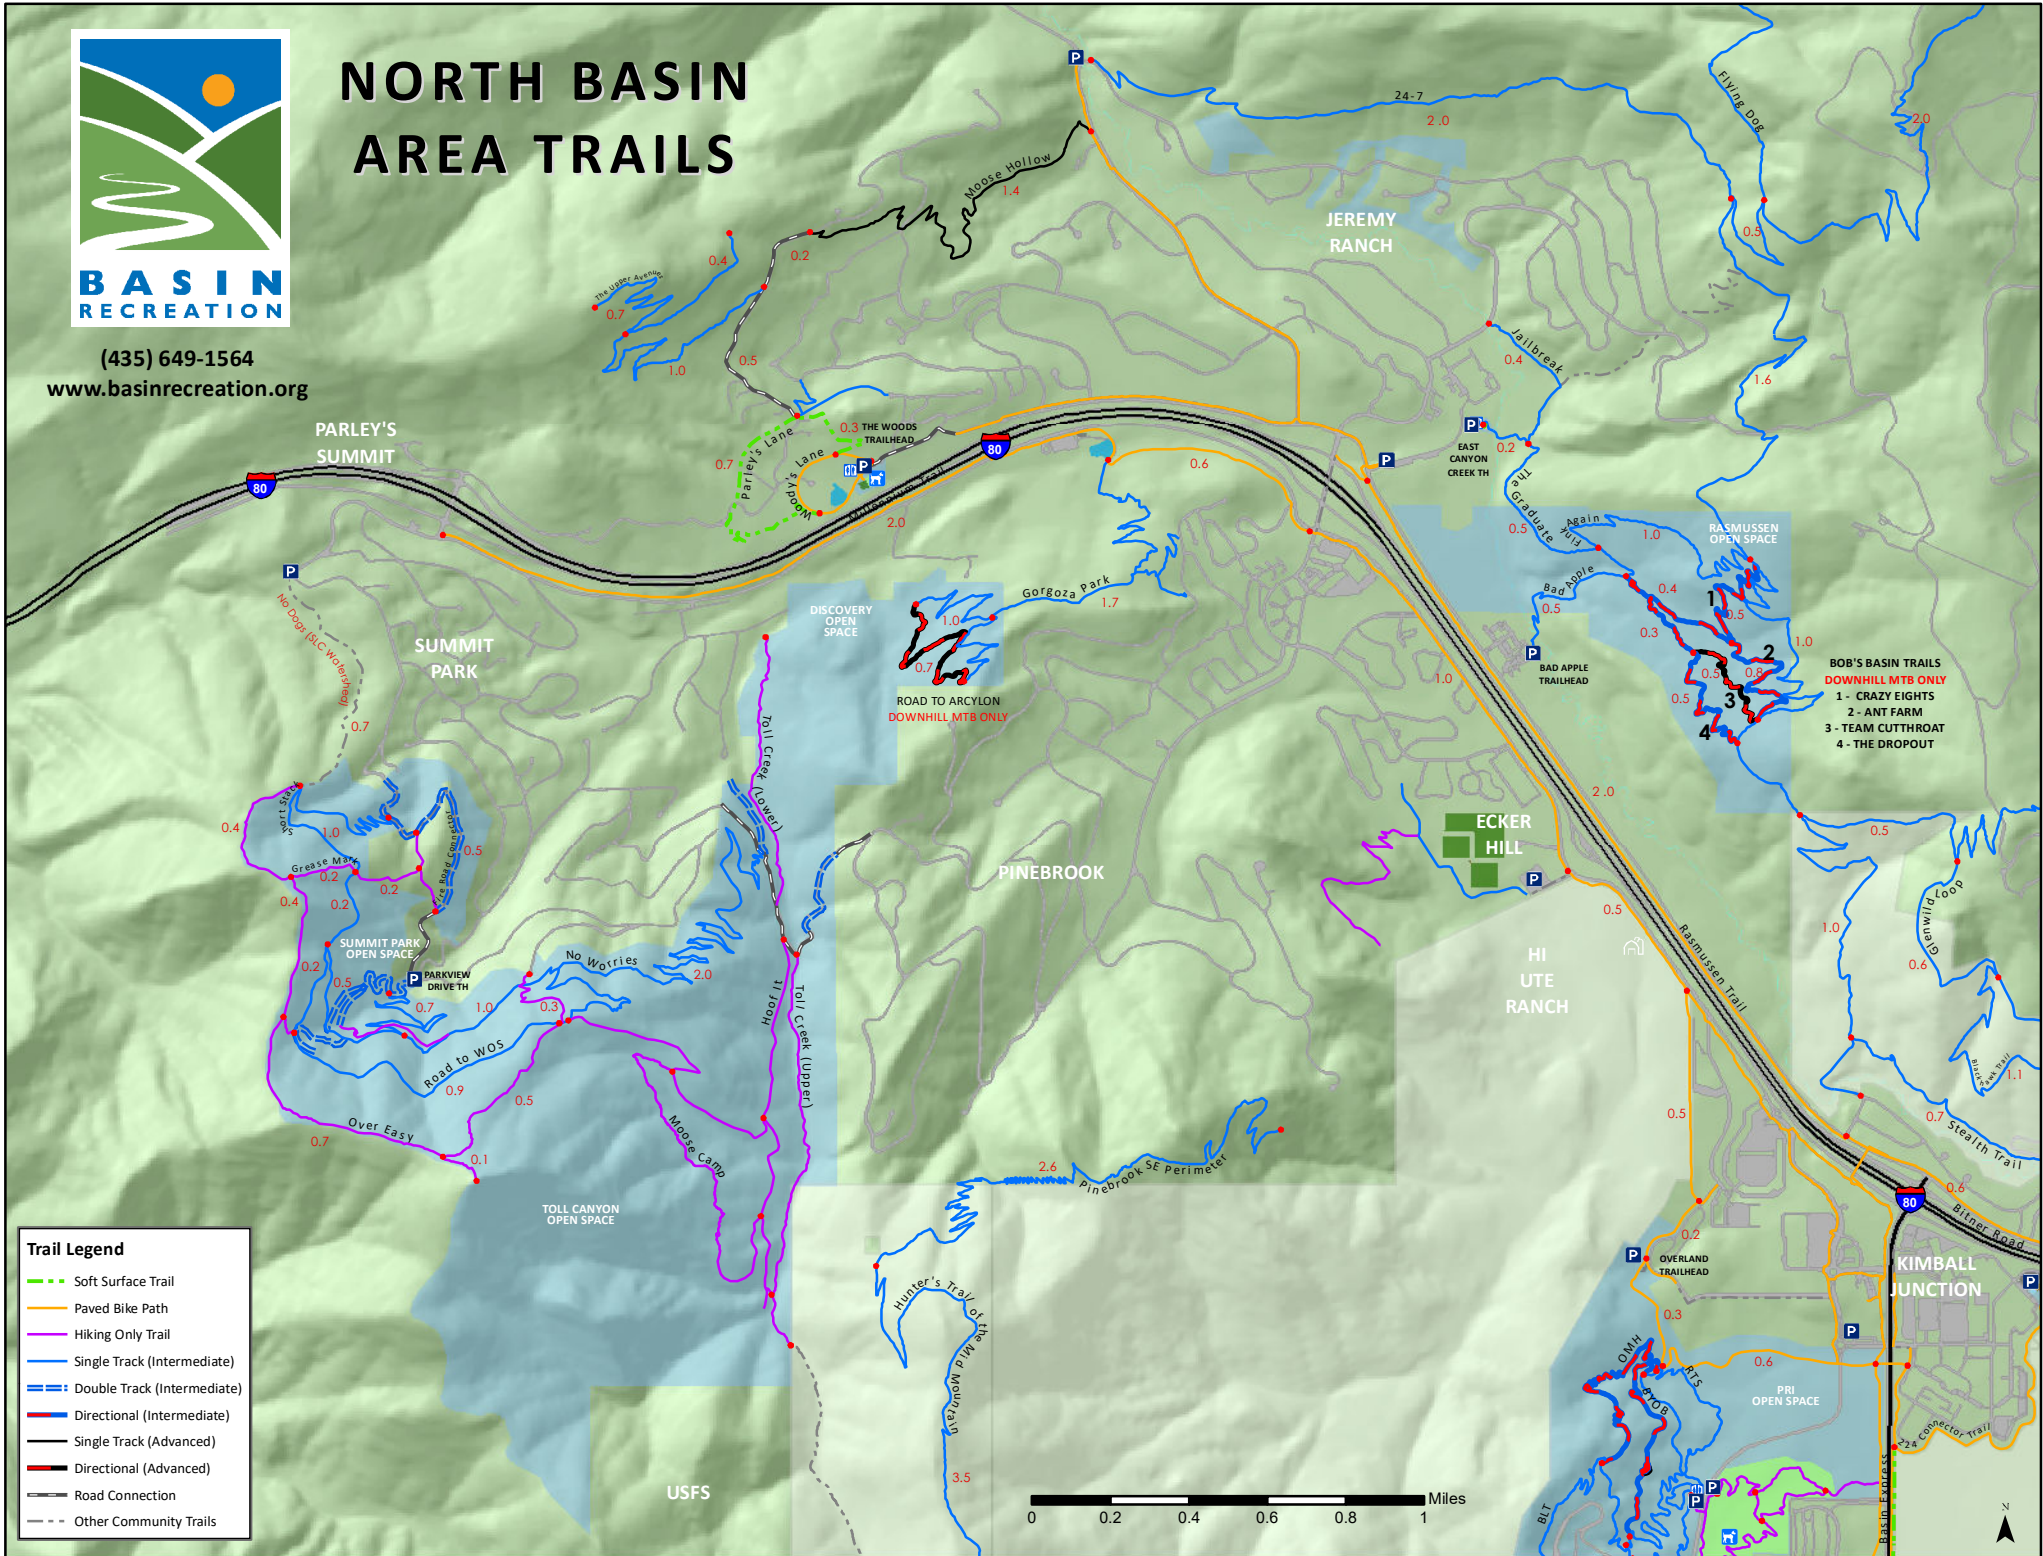

NORTH BASIN AREA TRAILS

(435) 649-1564

www.basinrecreation.org

Trail Legend

- Soft Surface Trail
- Paved Bike Path
- Hiking Only Trail
- Single Track (Intermediate)
- Double Track (Intermediate)
- Directional (Intermediate)
- Single Track (Advanced)
- Directional (Advanced)
- Road Connection
- Other Community Trails

**BOB'S BASIN TRAILS
DOWNHILL MTB ONLY**

- 1 - CRAZY EIGHTS
- 2 - ANT FARM
- 3 - TEAM CUTTHROAT
- 4 - THE DROPOUT