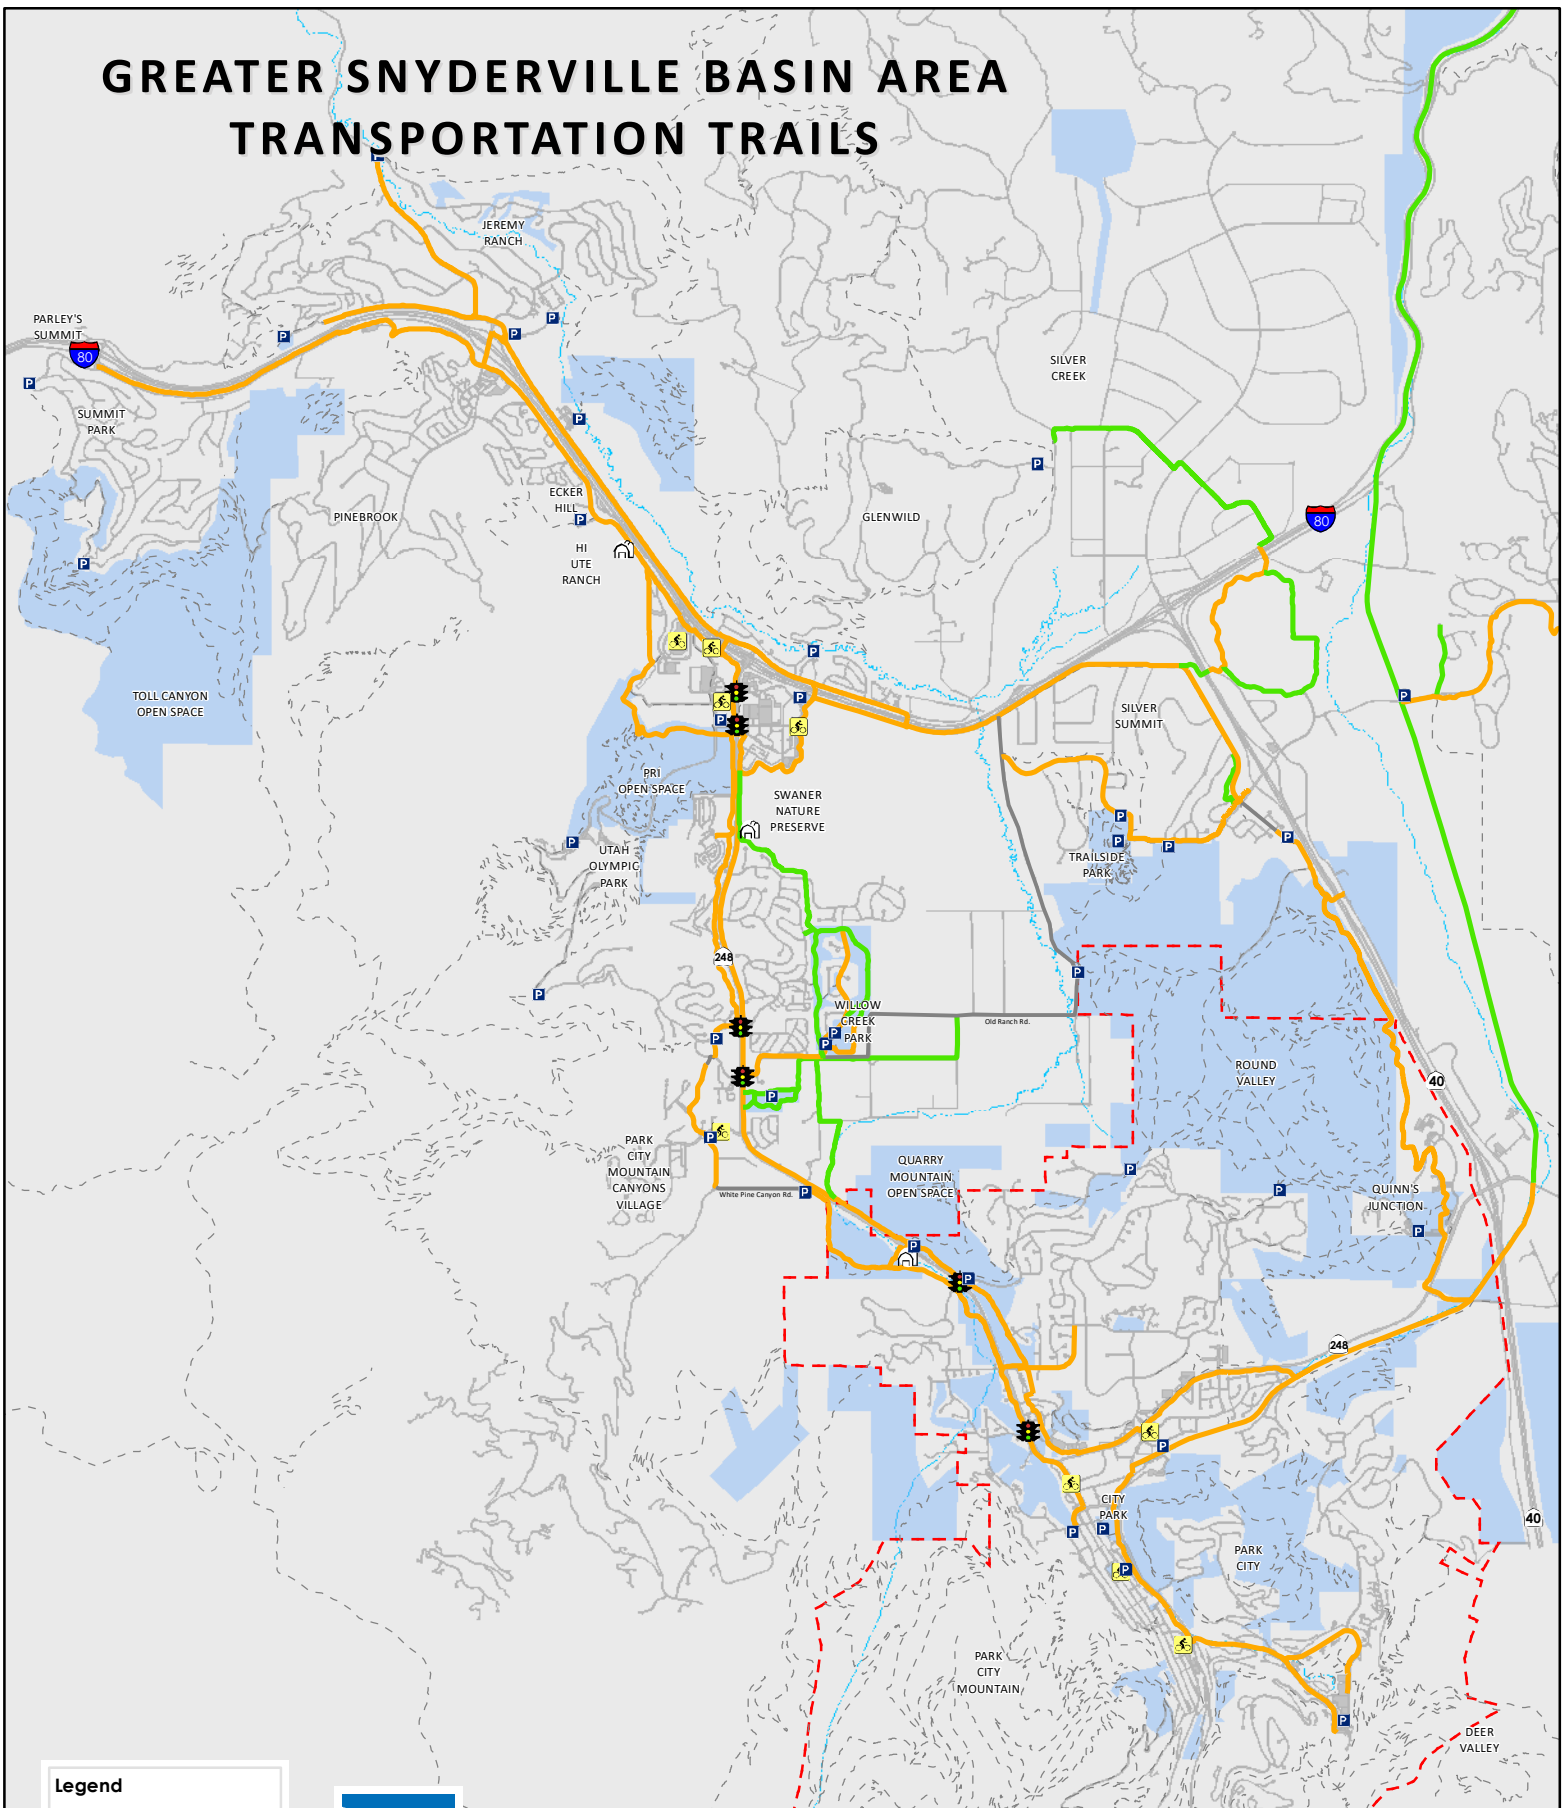

GREATER SNYDERVILLE BASIN AREA TRANSPORTATION TRAILS

Legend

-  Paved Trails
-  Compacted Gravel Trails
-  Road Connection
-  Other Community Trails
-  Ebike Stations
-  Park City Boundary

(435) 649-1564
www.basinrecreation.org